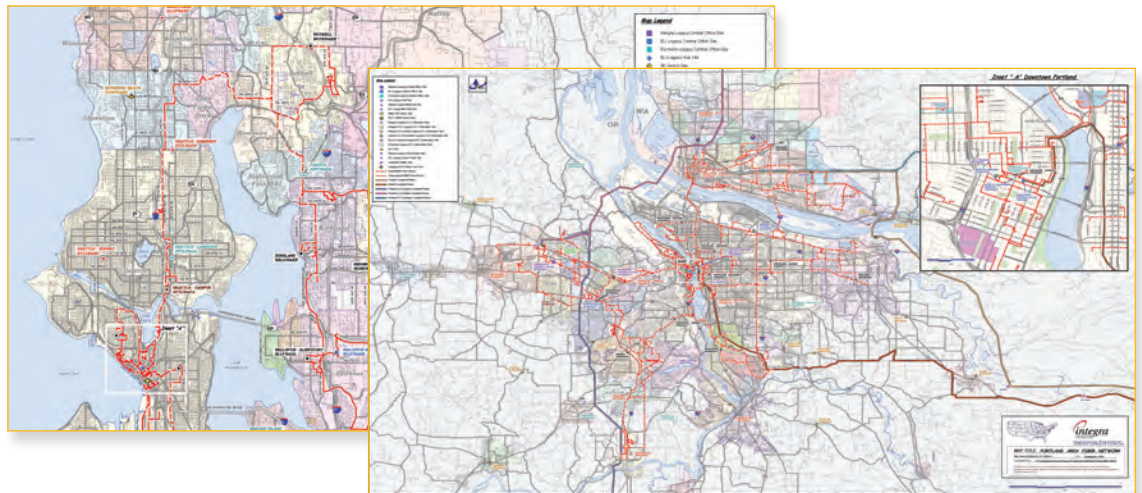

SERVICE AREAS

Our IP Network

METROPOLITAN AREA NETWORKS

- Billings
- Boise
- Denver
- Las Vegas
- Minneapolis
- Phoenix
- Portland
- Sacramento
- Salt Lake/Ogden/Orem
- Seattle
- Spokane

» JUST THE FACTS

- 3,000 Miles of Metro Fiber Network
- 1,700+ On-Net Fiber-served Buildings
- 5,000 Miles of Inter-metro Fiber Routes
- Fully Redundant MPLS Backbone