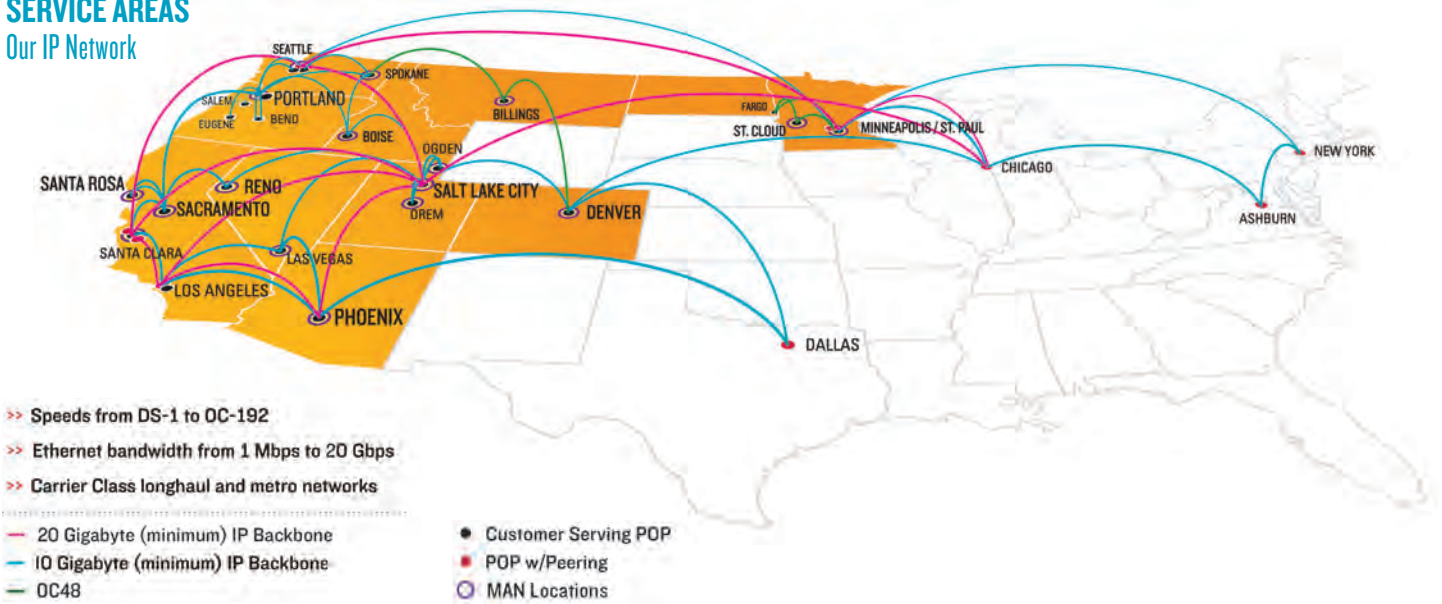

Integra has engineered its Internet backbone with virtually unlimited scalability. Featuring several diverse connections with the Internet's largest network providers, Integra's solely-owned fiber-optic backbone is designed for sudden increases in traffic and the capacity-to-utilization is carefully monitored for optimal bandwidth availability.

SERVICE AREAS

Our IP Network

METROPOLITAN AREA NETWORKS

- Billings
- Boise
- Denver
- Las Vegas
- Minneapolis
- Phoenix
- Portland
- Sacramento
- Salt Lake/Ogden/Orem
- Seattle
- Spokane

» JUST THE FACTS

- 3,000 Miles of Metro Fiber Network
- 1,700+ On-Net Fiber-served Buildings
- 5,000 Miles of Inter-metro Fiber Routes
- Fully Redundant MPLS Backbone