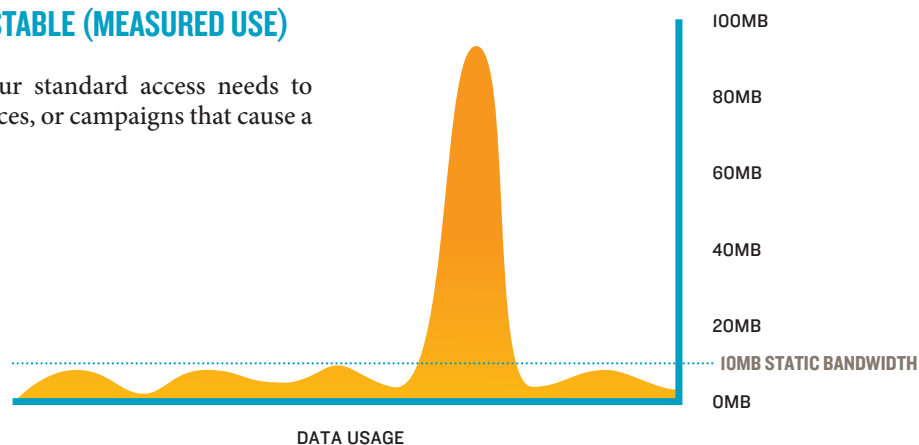

TI Service delivers single and multiple bonded TI's » speeds from **1.544Mb** to **12Mb**

DS3 and OC-N via dedicated facilities » speeds from **45Mb** to **2.5Gb**

Ethernet delivers high speed access over Ethernet facilities via Integra-owned ethernet networks » speeds from **3Mb** to **10Gb**

HIGH SPEED INTERNET FEATURES AND BENEFITS

- » Integra's 20Gb Internet backbone network ensures fast, reliable service
- » Scale your bandwidth as your business grows, paying only for the bandwidth you need
- » Our Service Level Agreements are among the best in the industry and guarantee uptime, latency and packet delivery
- » Redundant & diverse routing with geographically-distributed peering to numerous other backbone providers, ensuring resiliency
- » Specialized routing options including Border Gateway Protocol (BGP) available
- » 24X7 network monitoring and support

STATIC (FLAT RATE) OR BURSTABLE (MEASURED USE)

Allows you to burst above your standard access needs to accommodate meetings, conferences, or campaigns that cause a spike in Internet traffic.

PREPARED FOR THE FUTURE